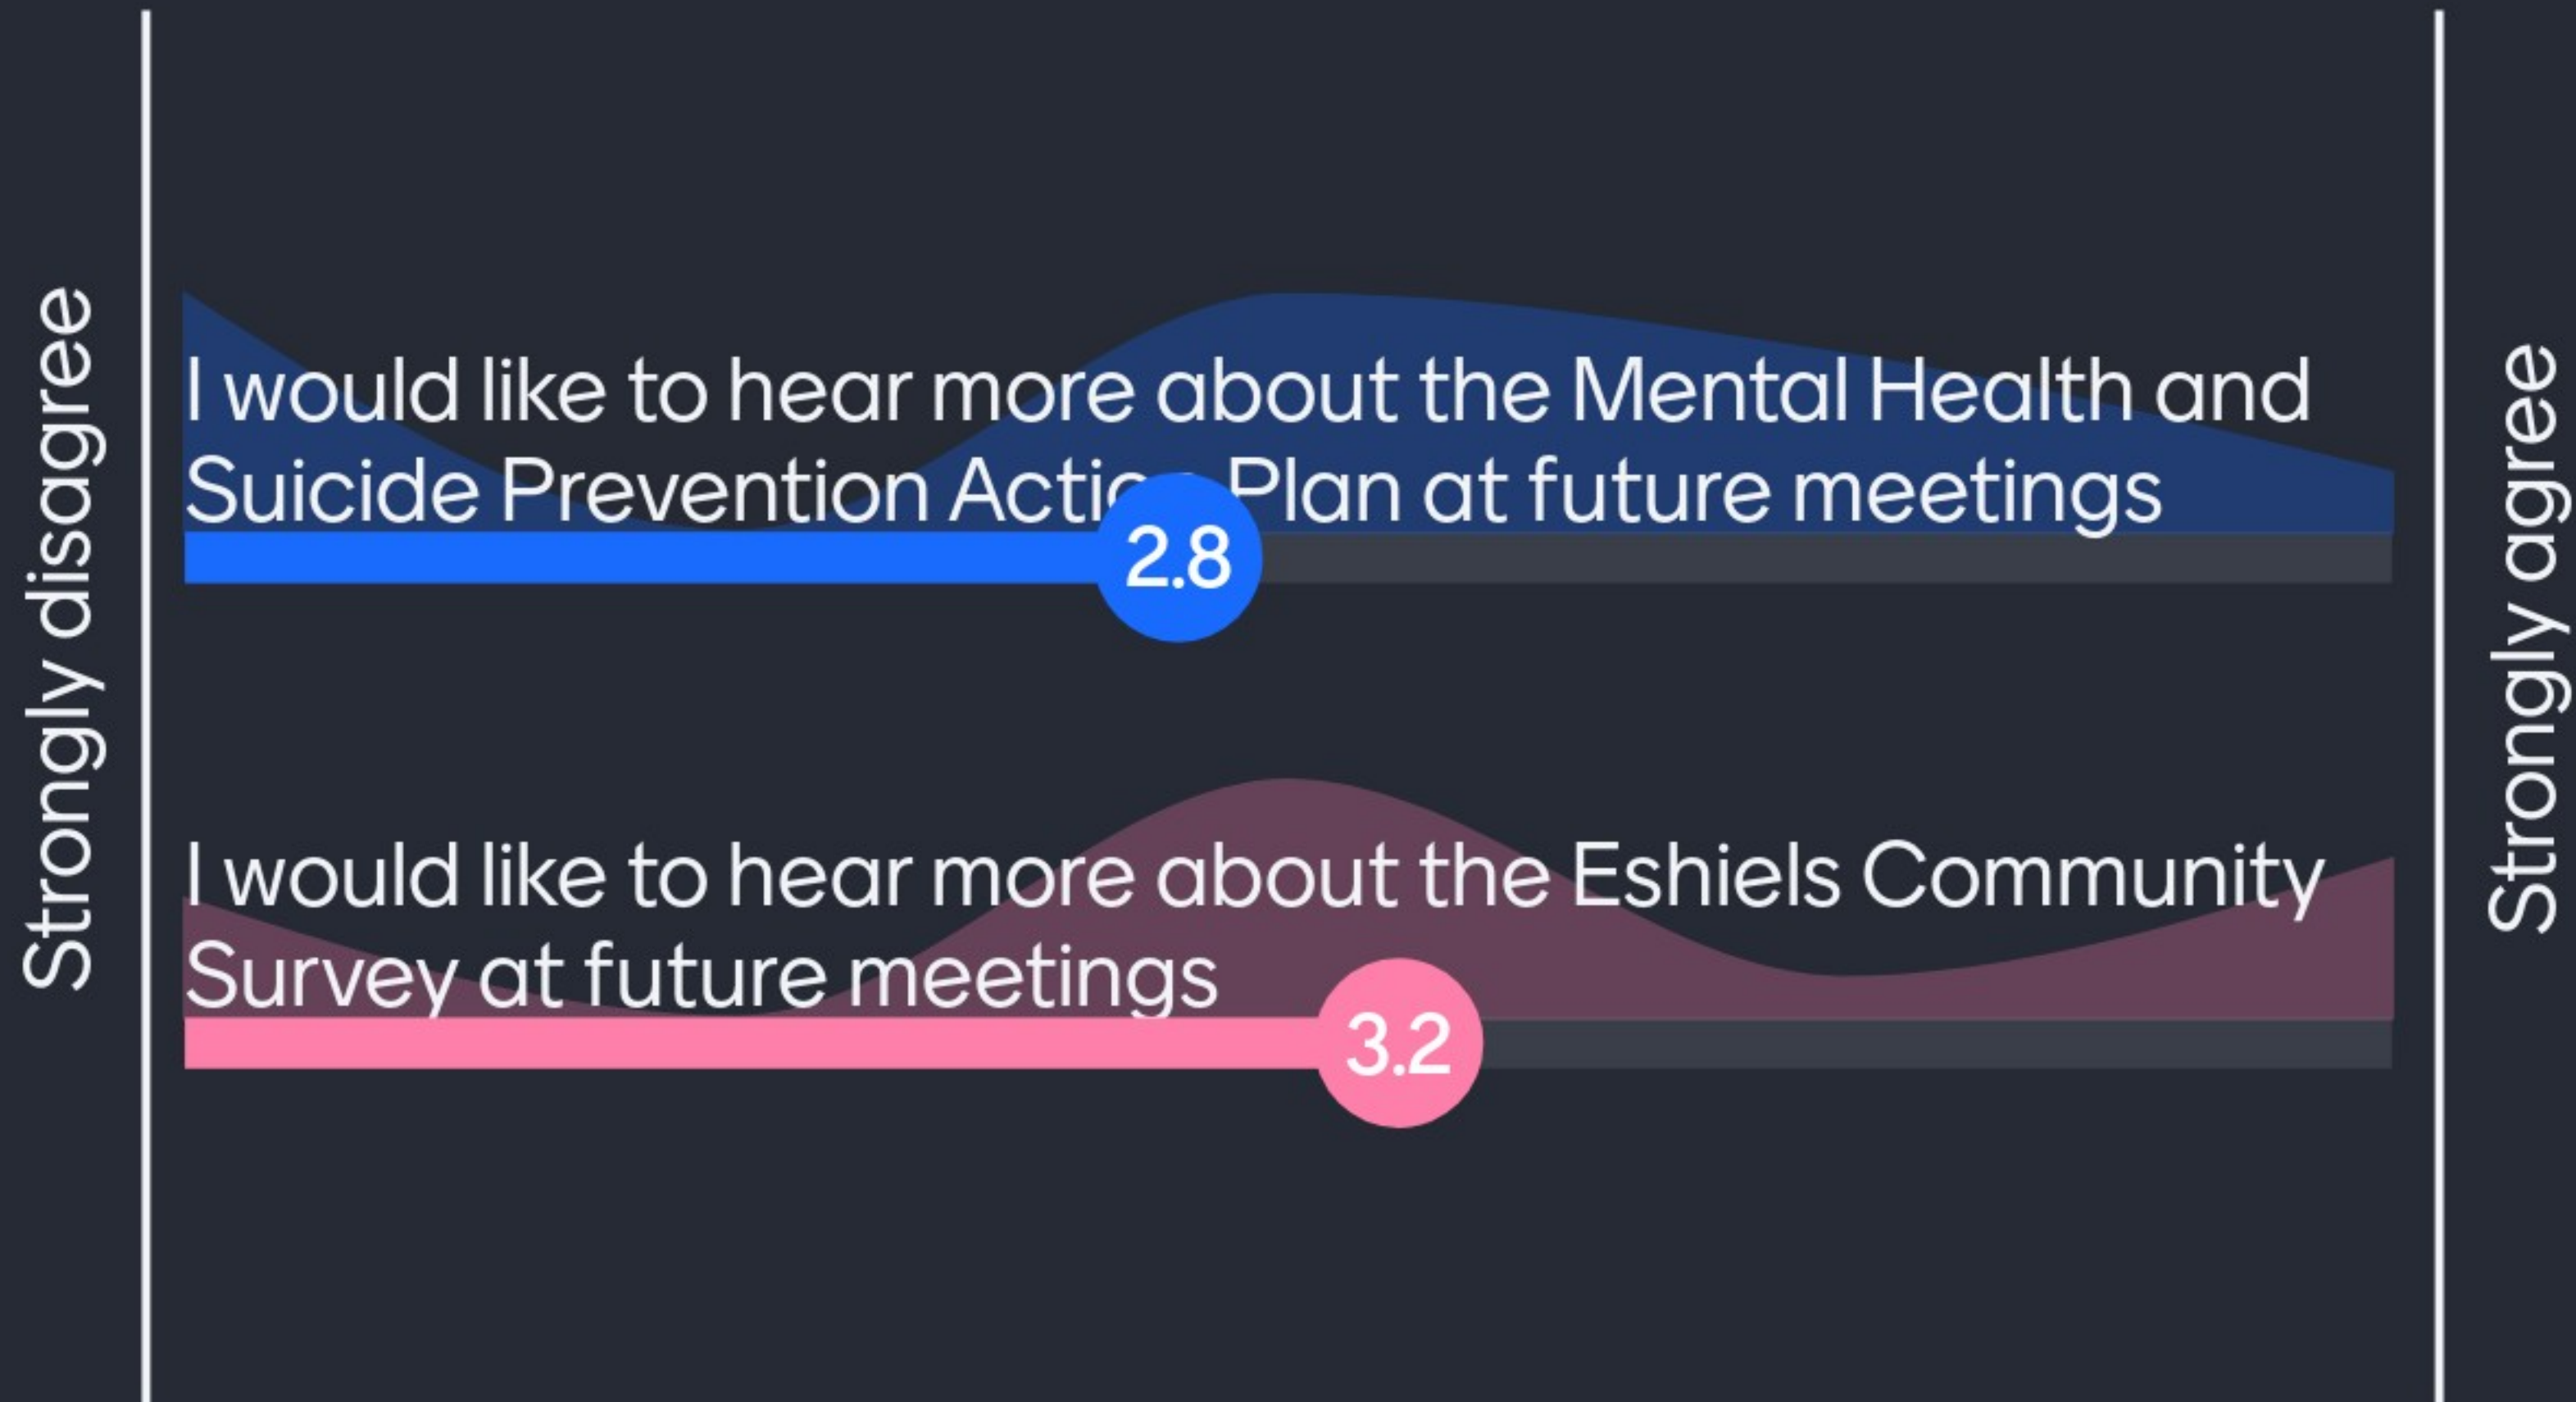

Please use the sliders below to choose whether you agree or disagree with the following statements