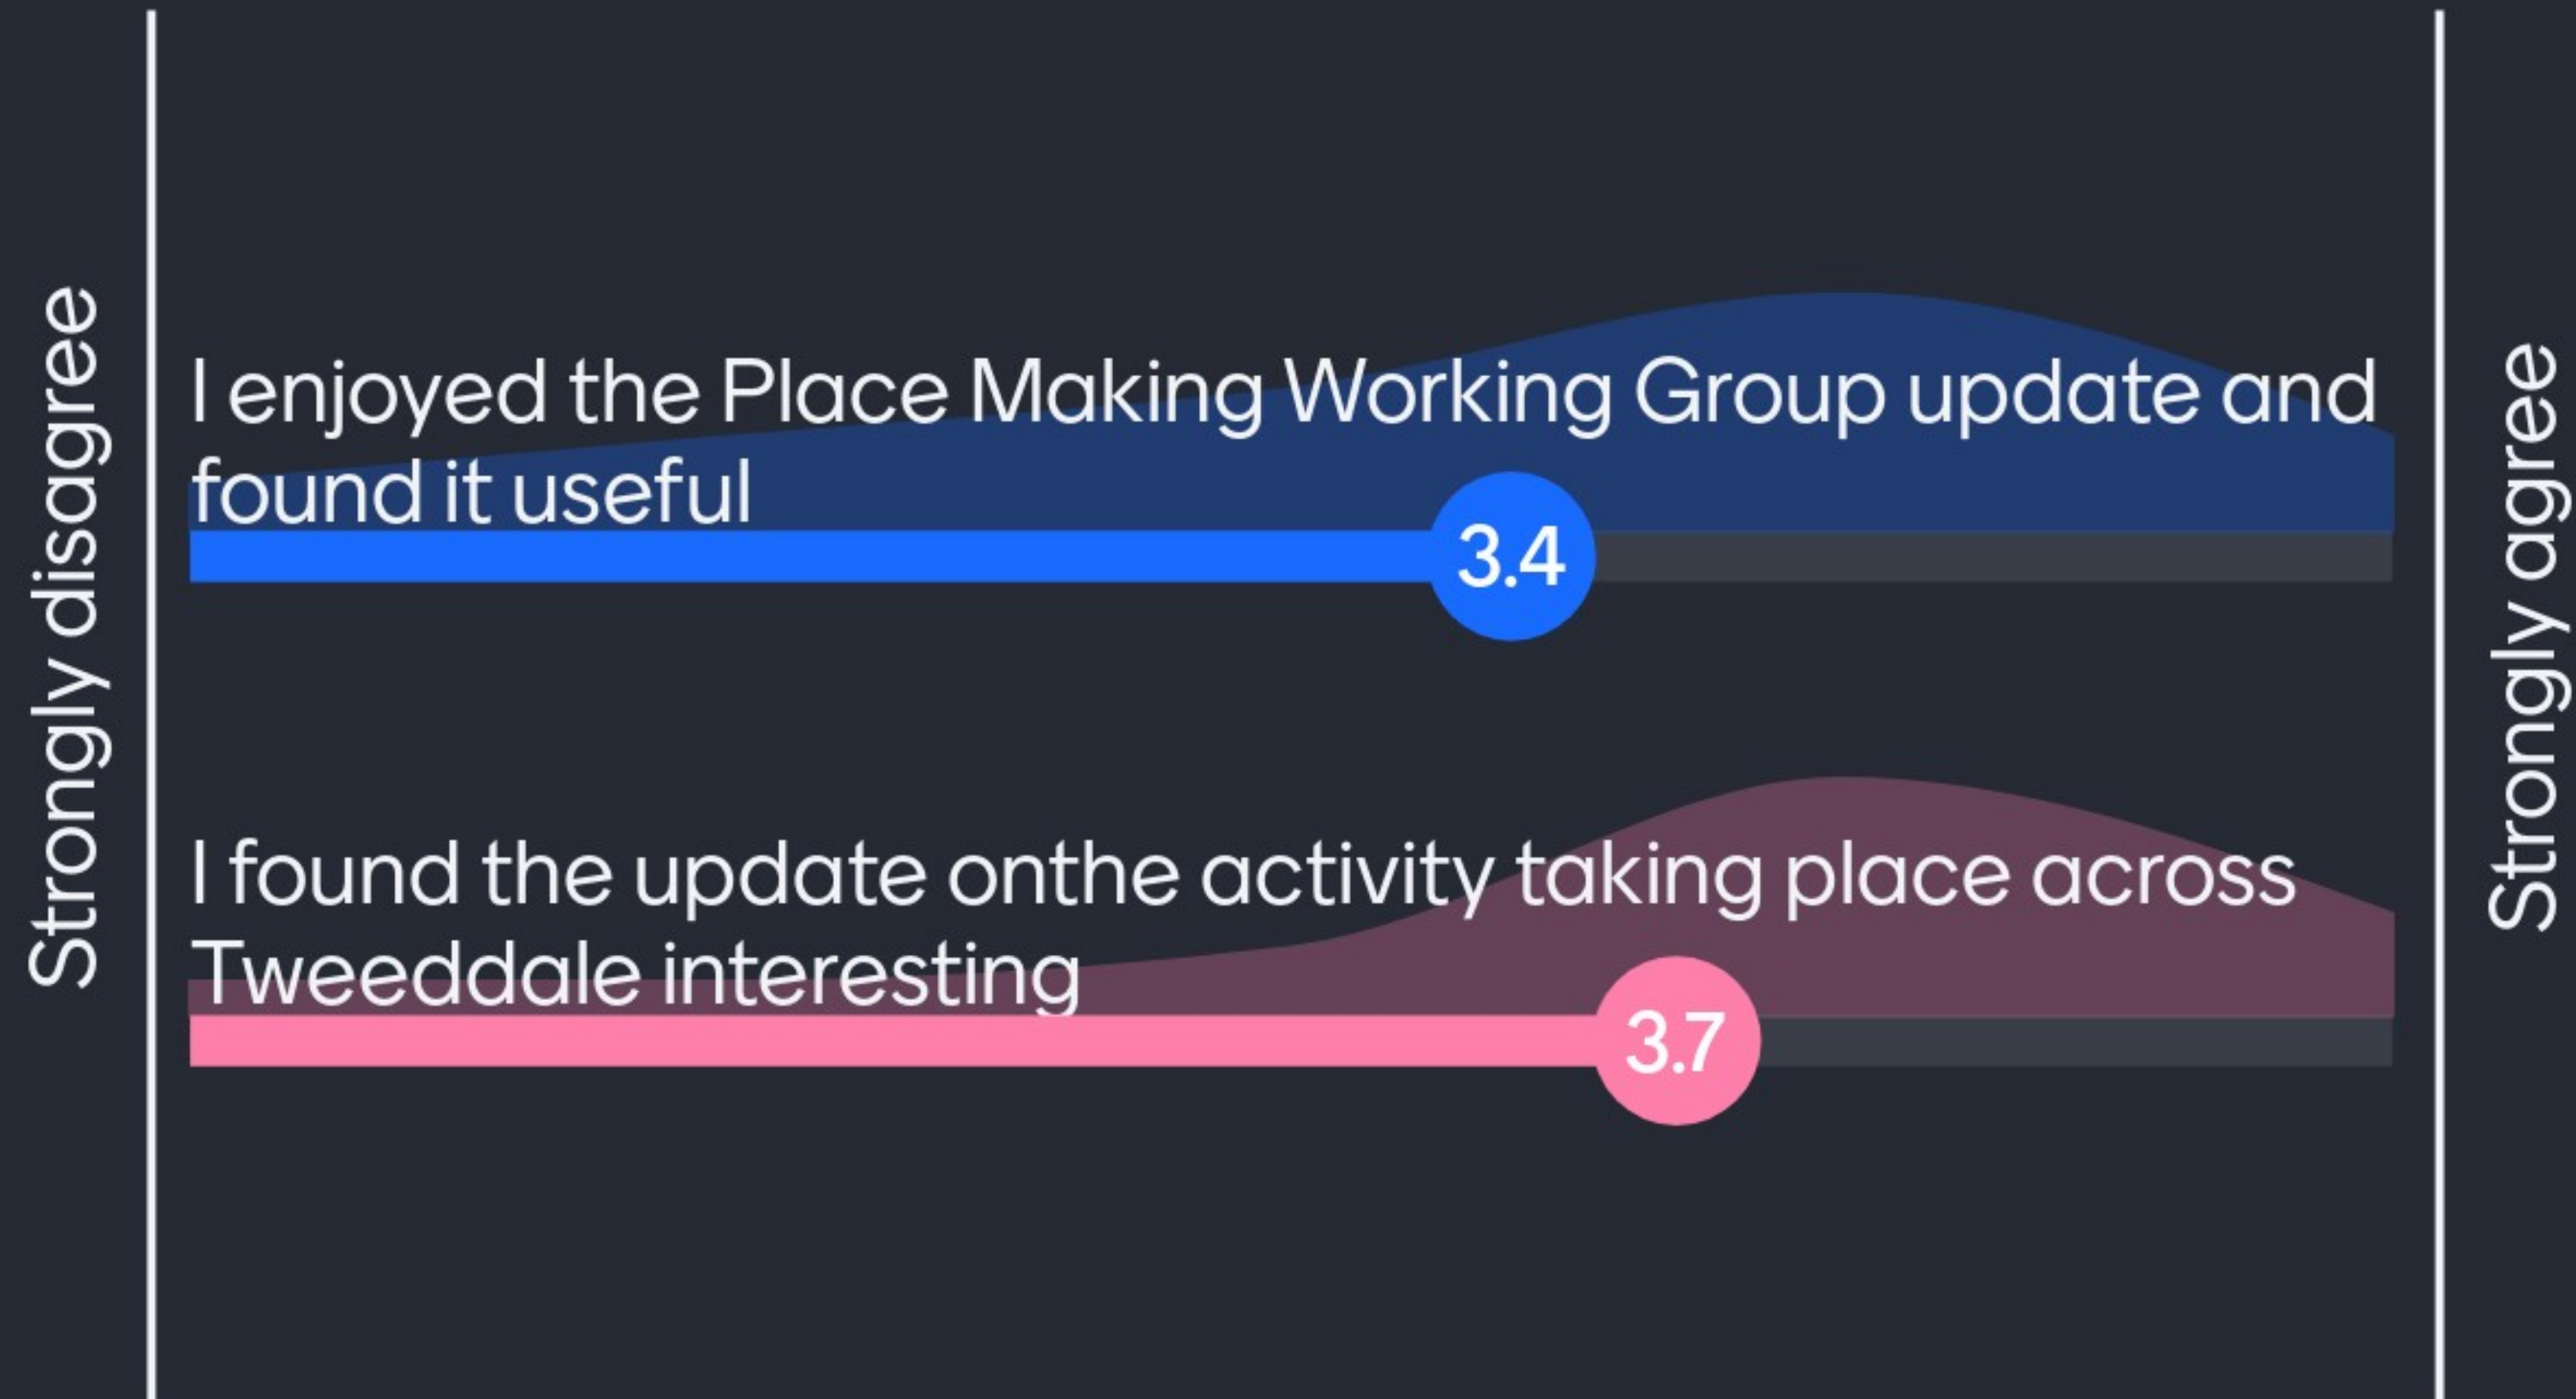

Please use the sliders below to choose whether you agree or disagree with the following statements